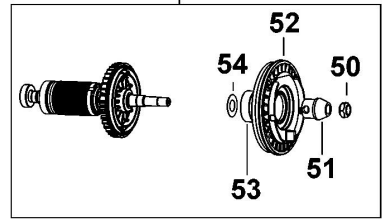

19

11

70

12

DATECODE

6

18

7

8

3

17

1

4

22

23

24

13

14

15

2

10

9

69

30

29

28

27

26

25

16

16

800

866

871

DCG405NT

861

862

860

863

DCG405NT

864

©