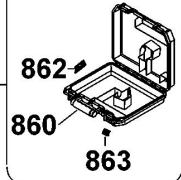

16

16

800

866

871

DCG405NT

861

862

860

863