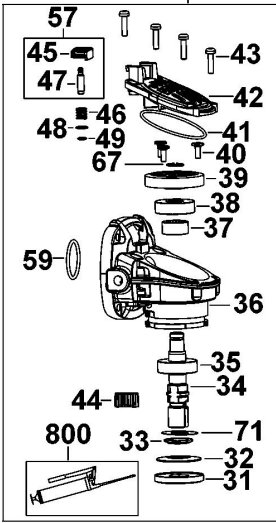

19

11

70

12

DATECODE

6

18

7

8

3

17

1

4

22

23

24

13

14

15

2

10

9

69

30

29

28

27

26

25

16

16

800

866

871

DCG405NT

861

862

860

863

DCG405NT

864

©